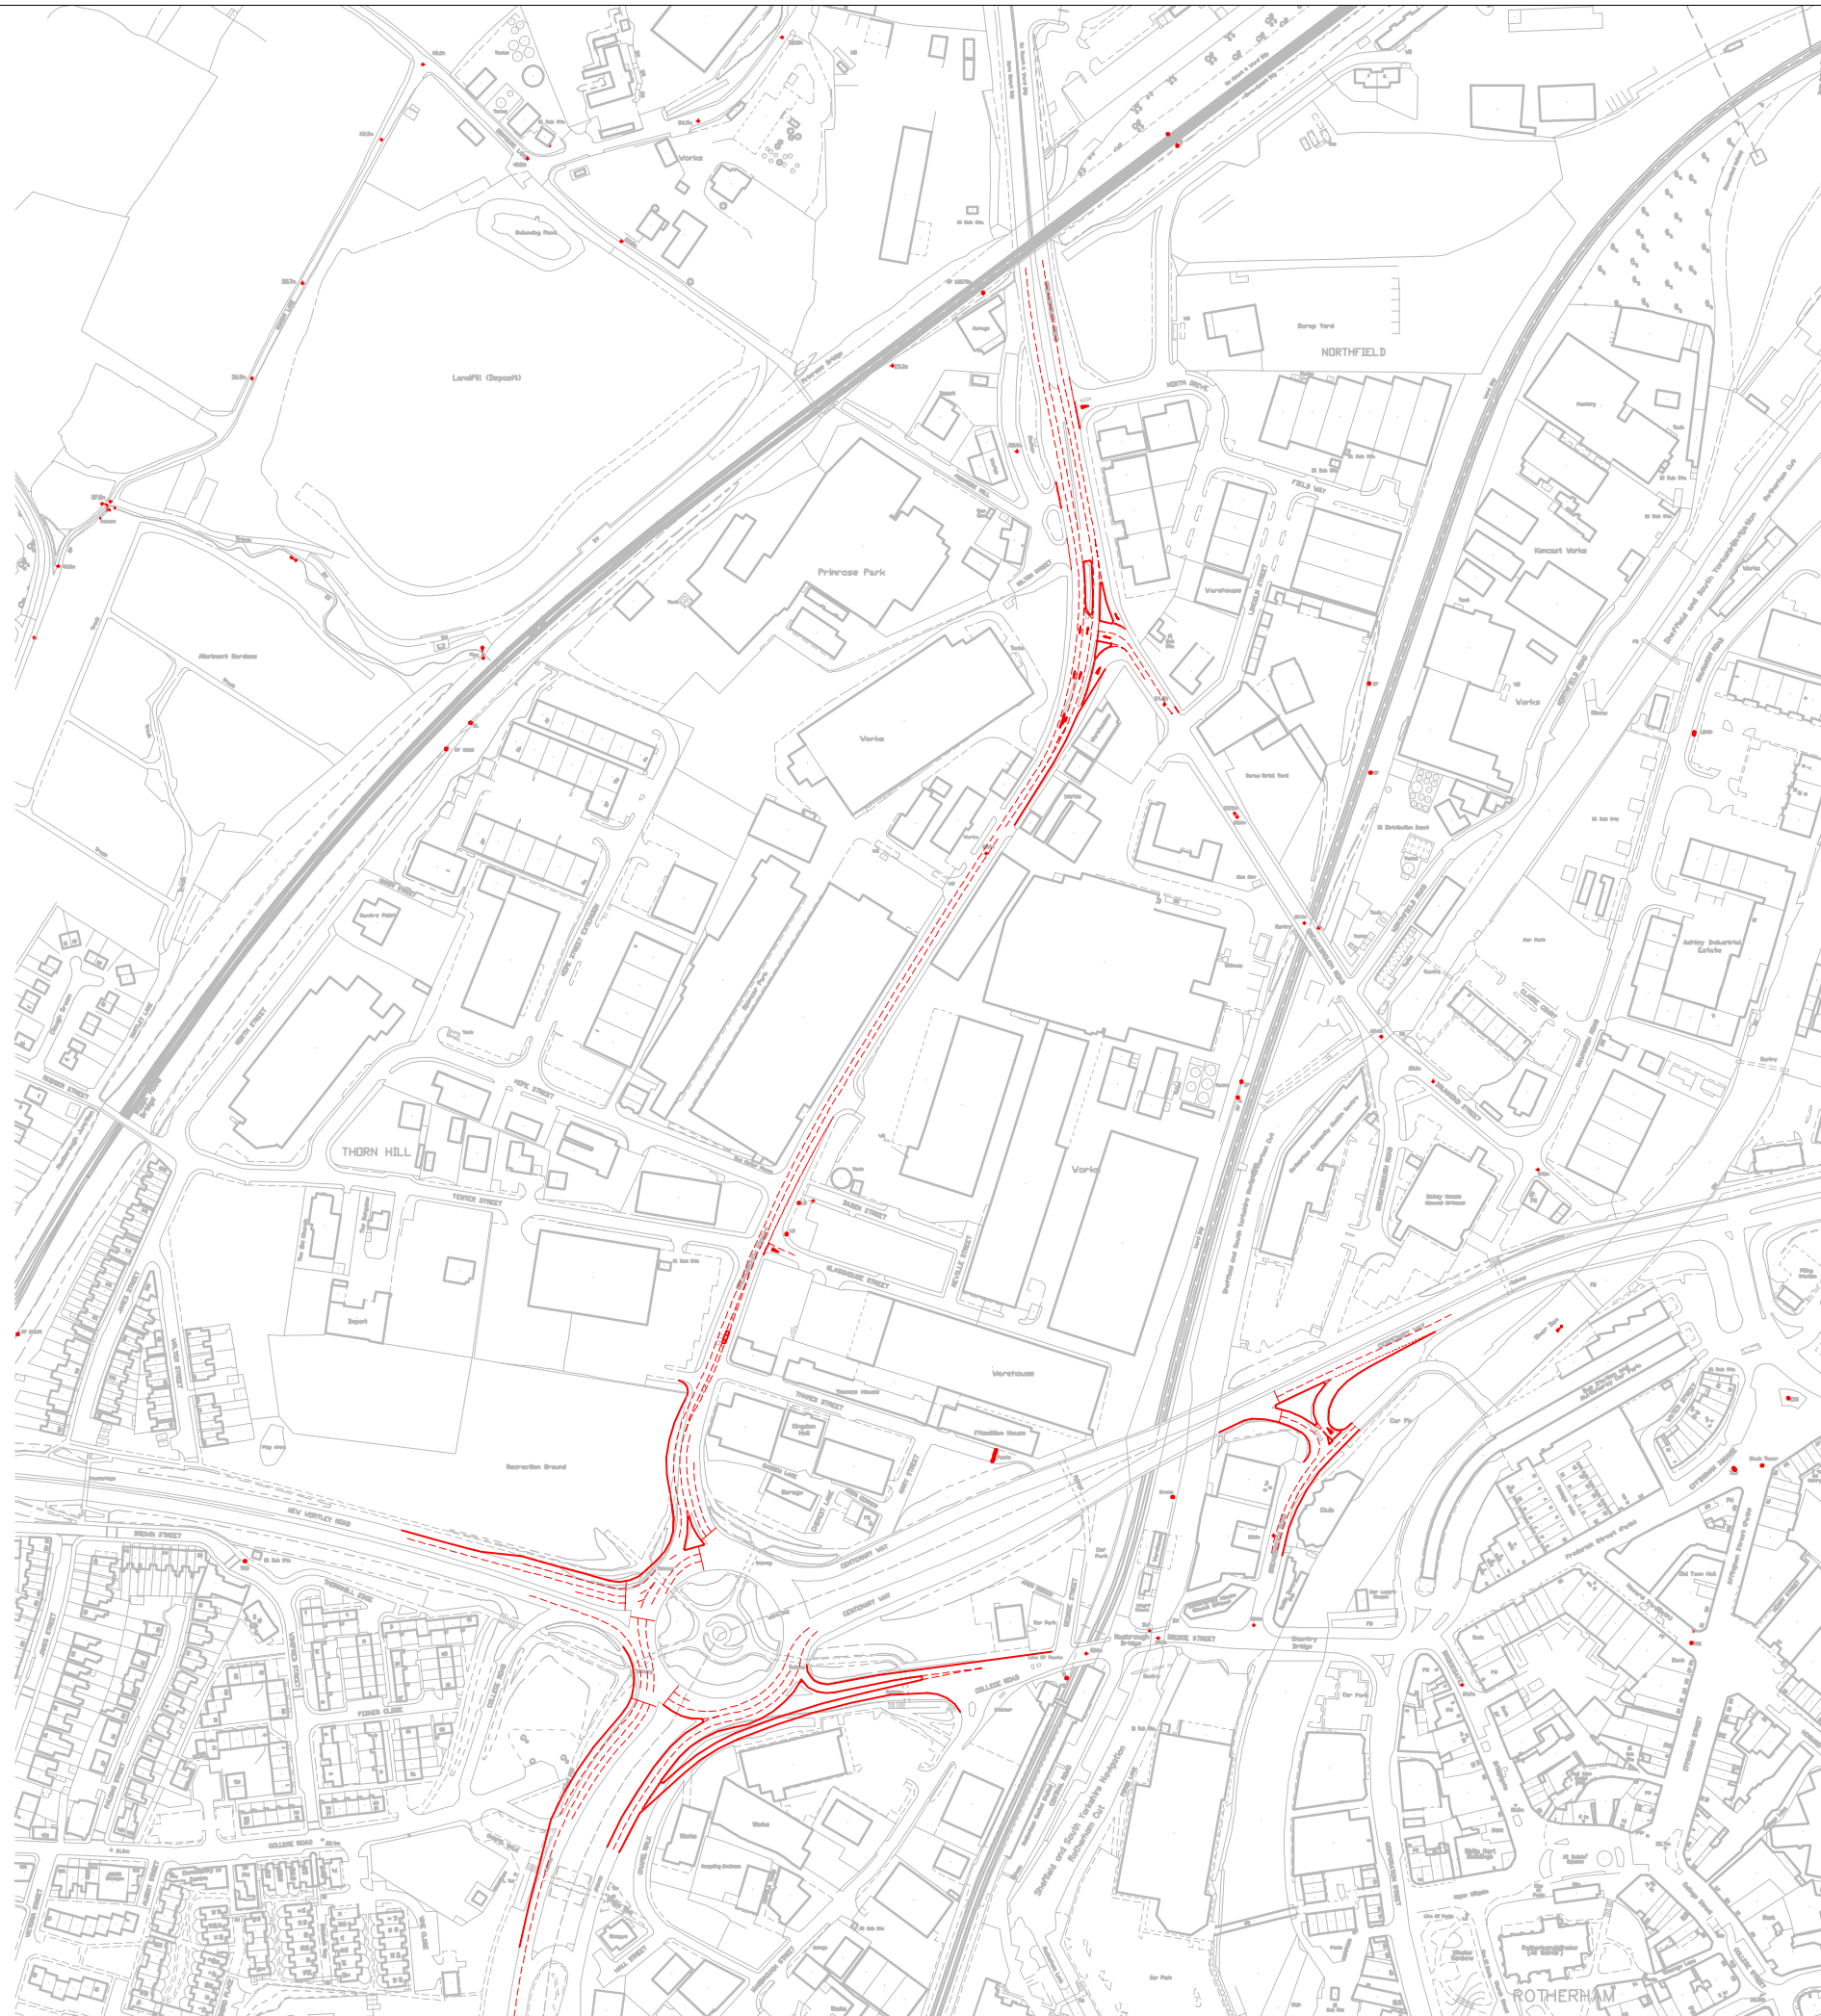

DO NOT SCALE

REV	DATE	BY	DESCRIPTION	CHK	APD
A	16/06/17	GDM	FIRST ISSUE	AR	JD

DRAWING STATUS: FOR INFORMATION ONLY

Three White Rose Office Park, Millshaw Park Lane, Leeds LS11 0DT
Tel: +44 (0)113 395 6200 Fax: +44 (0)113 395 6201
www.wspgroup.com www.pbworld.com