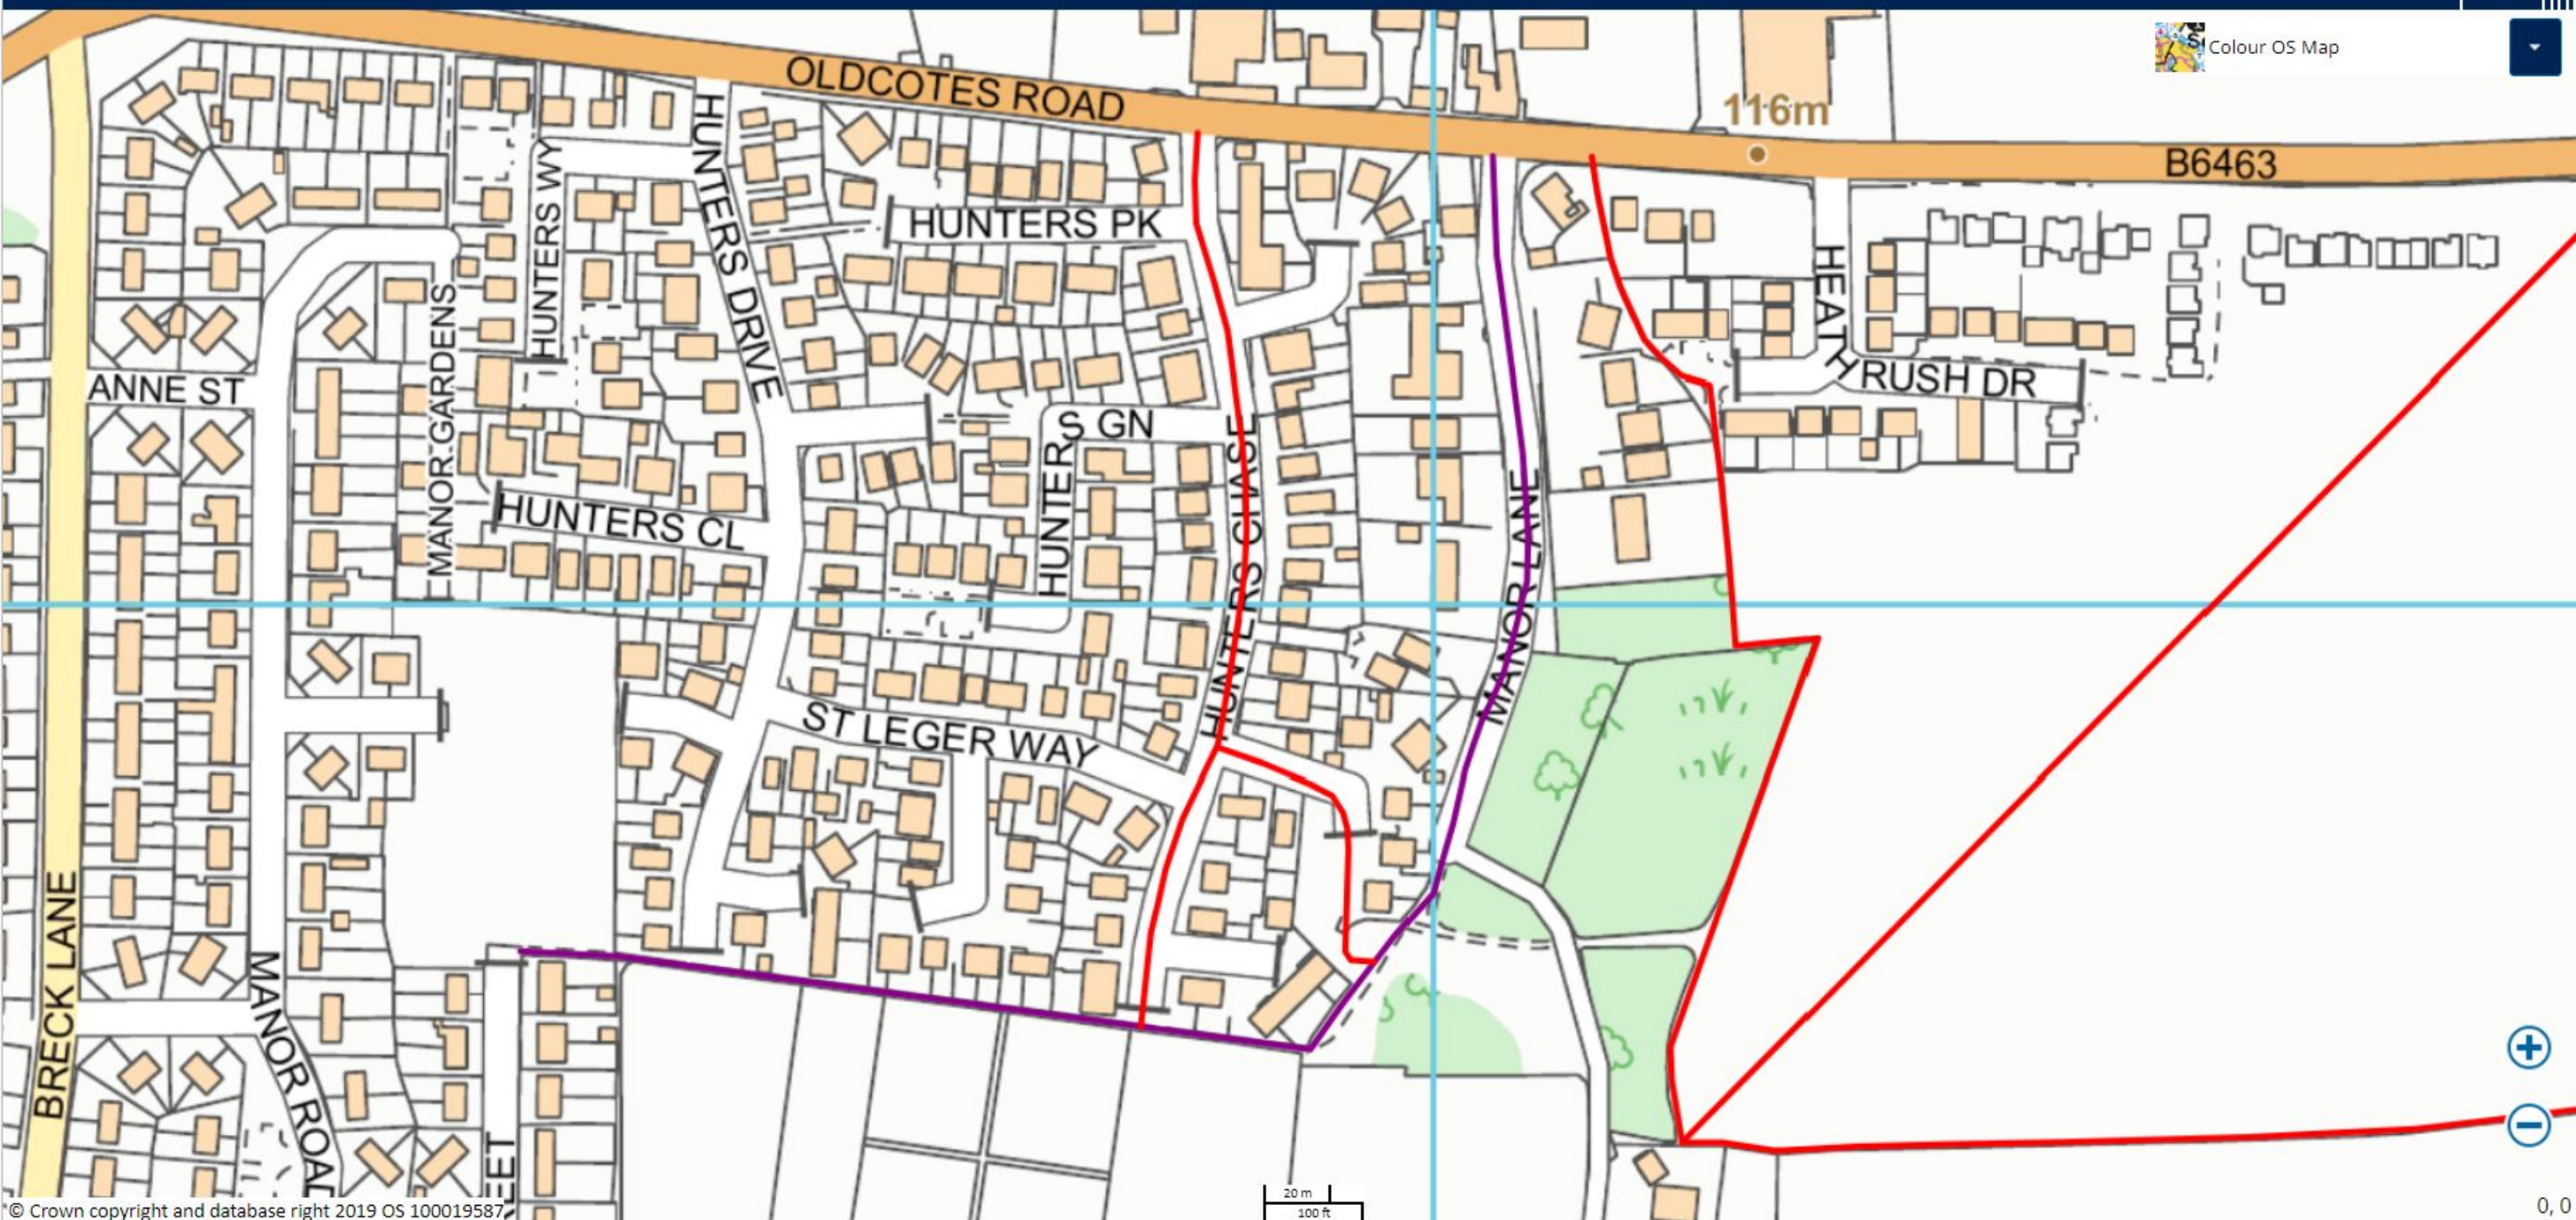

What would you like to do?

Search for an address here...

Clear

Location

Home

Colour OS Map

© Crown copyright and database right 2019 OS 100019587

20 m  
100 ft